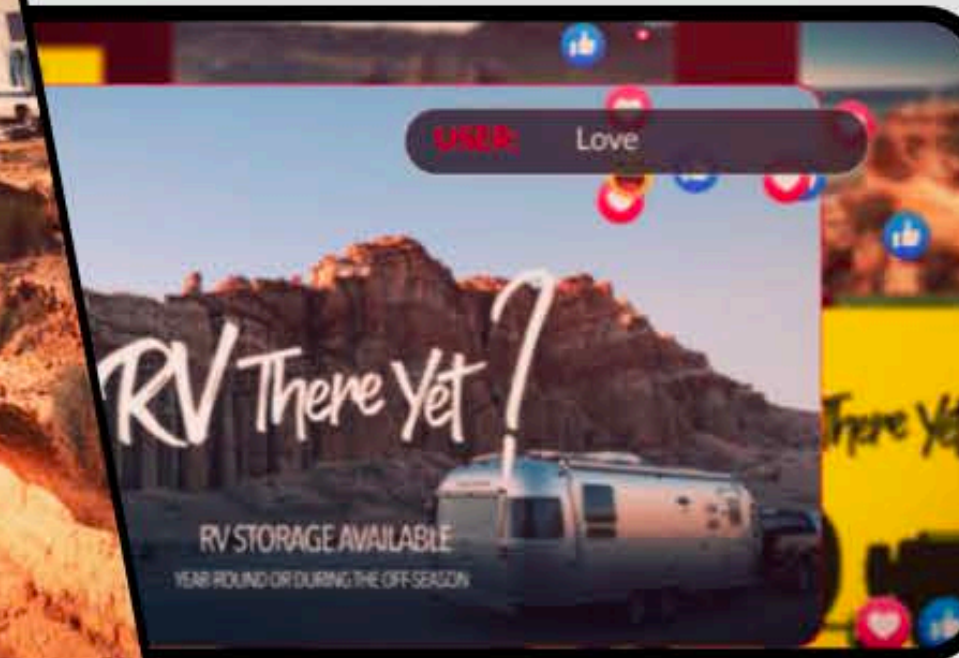

Move It - **"RV Storage"**

(Harlingen, La Feria, La Feria North, and San Benito)

VIDEO (ANIMATED) ADS

Social Ads - Direct and Retargeting

FB/IG - 1080x1080 - 1

FB/IG - 1080x1080 - 2

Social Ads - Direct and Retargeting

Social Ads - Direct and Retargeting

Story a

RV Storage

RENT ONLINE

Harlingen

30% OFF

Detailed description: This social ad features a red background. At the top, there is a horizontal strip of small images showing various RVs and storage units. Below this, the text 'RV Storage' is written in a white, cursive font. The center of the ad is dominated by the 'MOVE IT STORAGE' logo, which consists of a 3D cube with green, blue, and red faces, followed by the text 'MOVE IT STORAGE' in a bold, white, sans-serif font. On the left side, the text 'RENT ONLINE' is written vertically in white. At the bottom, the word 'Harlingen' is written in a white, cursive font, and below it, '30% OFF' is written in large, bold, white, sans-serif font.