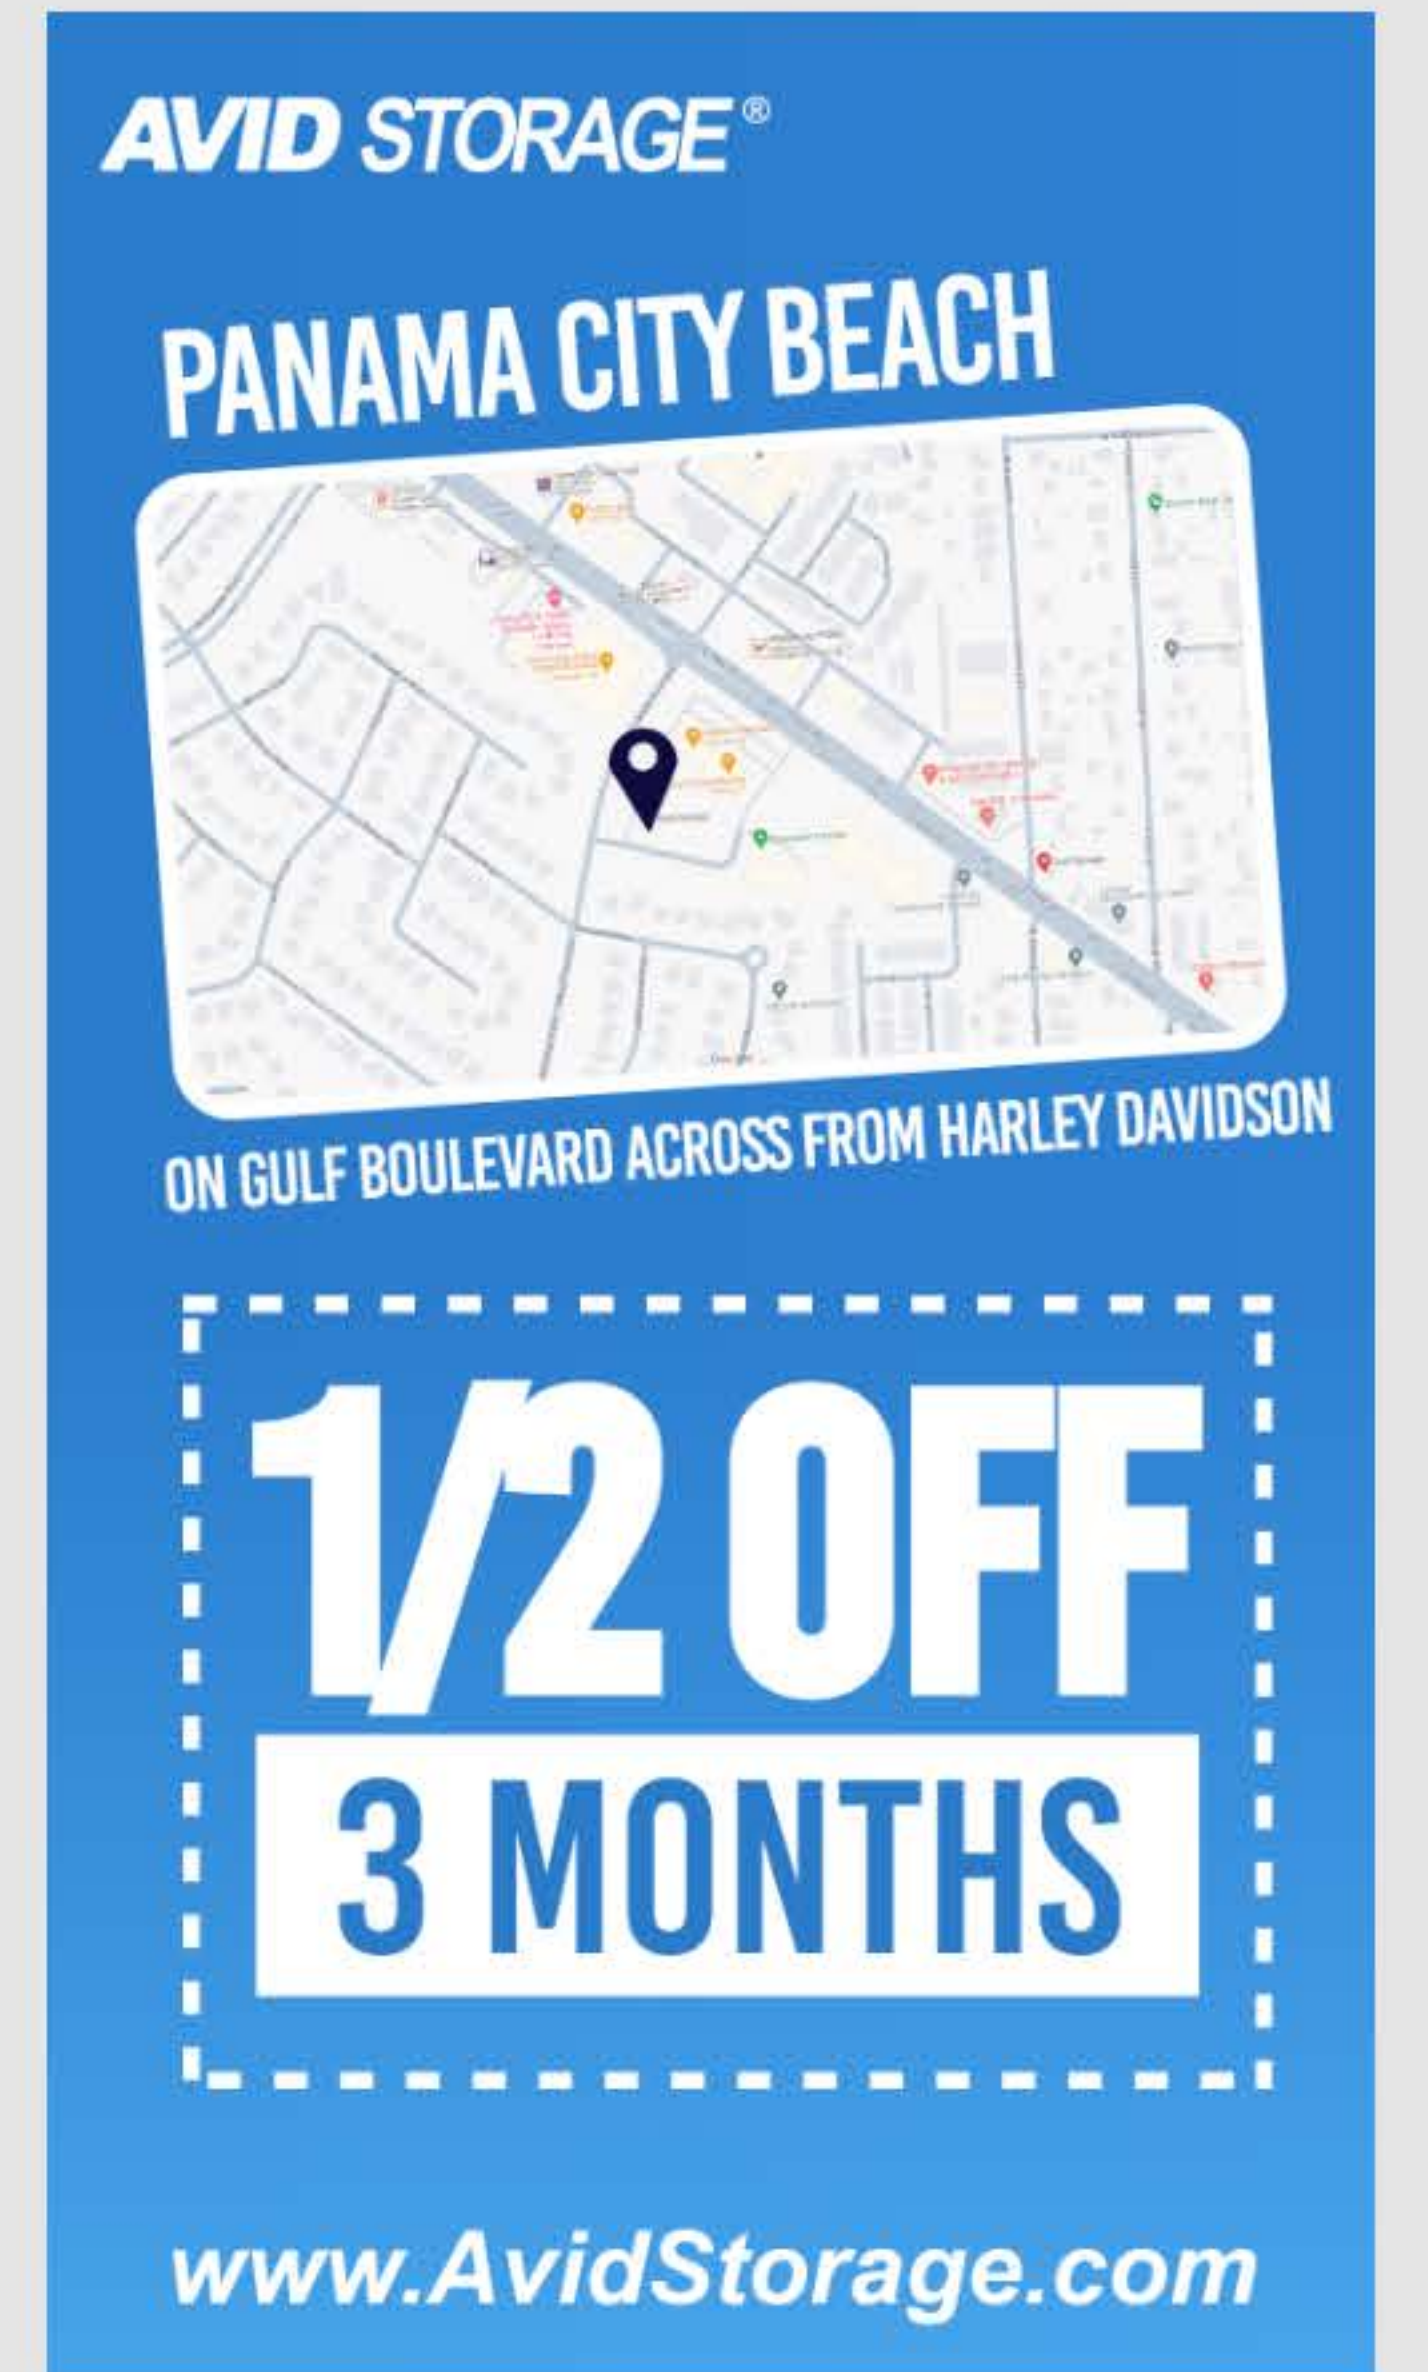

FB-IG - 1080x1920